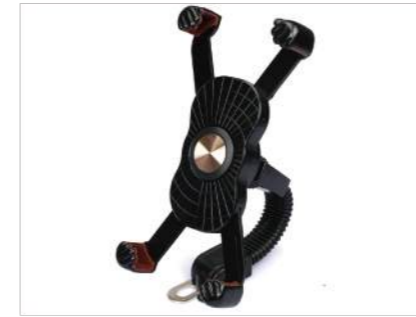

M5ca006-1 — Motorcycle mobile phone bracket

Packaging	Double bubble
Material	ABS+ hardware
Color	Black,Gold
Size	12.4*6.5*3.8cm
QTY/CTN	96
Carton size	54*54*77cm
Carton Gross Weight	20.3kg