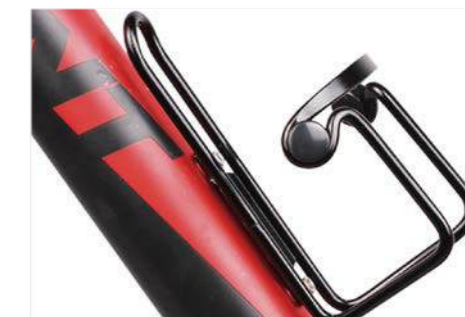

Z3ja001-2 — Bicycle kettle rack

Packaging	Bind card
Material	Metal
Color	Multiple colors
Size	14.3*8.5*8.6cm
QTY/CTN	100
Carton size	45*45*30cm
Carton Gross Weight	7kg