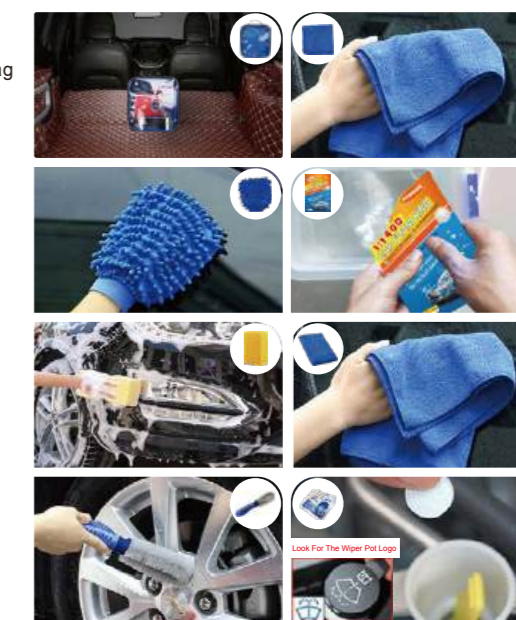

Product material:

1x Towel	80% polyester, 20% nylon
1x Gloves	100% polyester
1x Bag	80% Oxford cloth, 20%PVC