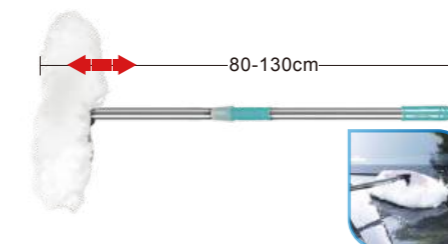

C2962
Milk silk car wash brush

Packaging: Elevator
Material: Milk Filament + Stainless Steel Tube
Size: 80CM/130CM after telescopic
QTY/CTN: 1000
Carton size: 80*30*51cm
Carton Gross Weight: 10kg

1. Product material:
2. 1x Stainless steel tube length 80-130cm
   - 1x Bristles Milk filaments
   - 1x Handle Plastic

Numbering: C4iX050