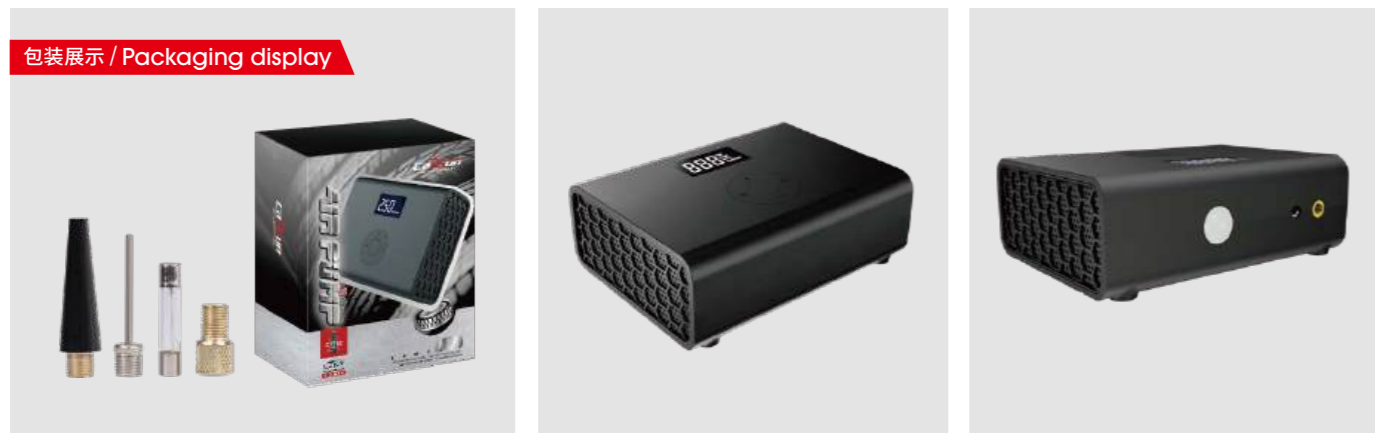

包装展示 / Packaging display