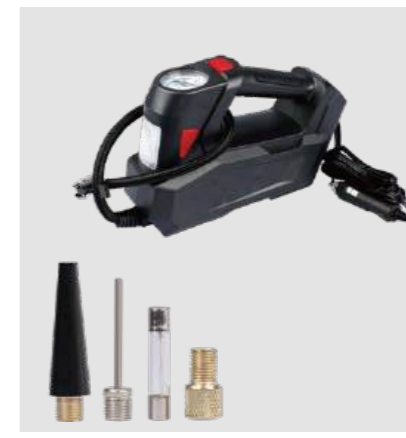

包装展示 / Packaging display

C2814-1

C2814-2

C2814-3

C2814-4