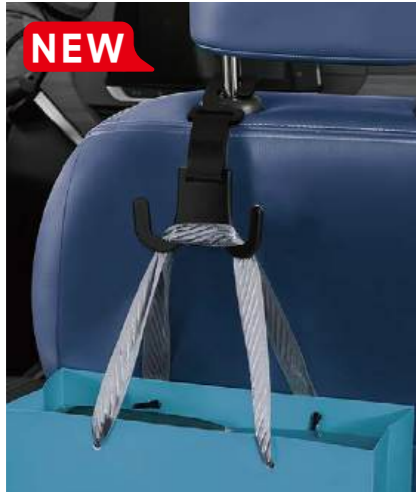

NEW

C0207031-1

C3027
Three-in-one hook

Packaging: Card
Material: abs
Color: Black
Size: 9*13.6*3.5cm
QTY/CTN: 120
Carton size: 45*30*25cm
Carton Gross Weight: 4.1kg