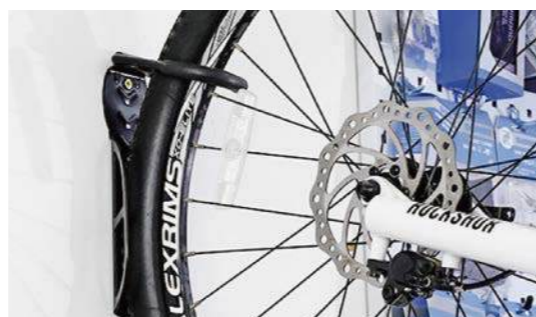

Z3ca001-1 — Bicycle wall mount

Packaging	Color box
Material	Iron
Color	Black
Size	26*6.5cm
QTY/CTN	36
Carton size	37.5*36.5*41cm
Carton Gross Weight	21.35kg

MAKE CAR LIFE BETTER WITH CARSUN