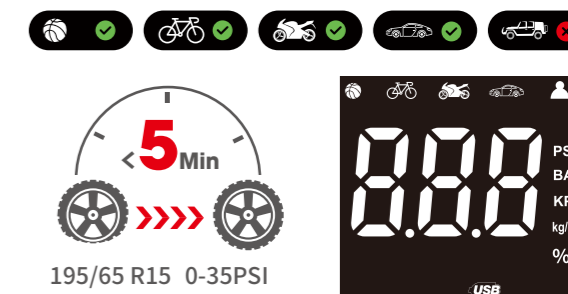

**包装展示 / Packaging display**

**14.8V** RATED POWER  $\leq 80W$  **2500mAh<sub>x4</sub>**

**产品优势 / Feature**

- 智能场景预设模式  
Intelligent scene preset mode
- 胎压记忆功能  
Tire pressure memory functions
- 应急启动电源和充气泵功能二合一  
Emergency starting power supply and tire inflator function in one
- 覆盖70%车型, 柴汽双启  
Covering 70% models of cars, diesel cars and gasoline cars dual start
- 配12V智能点火夹, 支持6.0排量汽油车和4.0排量柴油车, 不挑车型  
Equipped with a 12V intelligent ignition clamp, it supports 6.0-liter gasoline vehicles and 4.0-liter diesel vehicles.