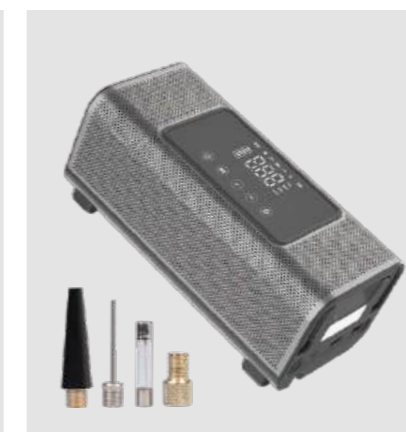

应急充电宝功能、一体收纳、可覆盖95%车型  
Emergency charging bank function,  
Convenient storage,covering 95% models of cars

**2600mAhX4**

**型号 / MODEL: T2500-2**

产品名称 / Product name	智能无线充气泵 / Intelligent cordless Tire inflator
输出气压 / Output air pressure	150psi
气缸规格 / Cylinder specification	Double cylinders 2*25mm
产品尺寸 / Product size	210*95*90mm
包装产品尺寸 / Packaged product size	230*100*140mm
外箱规格 / CTN size	525*240*300mm
单个重量 / Unit weight	1600g
整箱数量 / QTY per CTN	10pcs
整箱毛重 / G.W. per CTN	16.5kg
持续工作时间 / Run time	≤20min

**包装展示 / Packaging display**

2600mAhx3 11.1V USB CHARGE

产品优势 / Feature

智能触摸显示屏,多场景预设模式  
intelligent touch display,multi-scene preset mode

满电可充6条小车轮胎或20条公路自行车轮胎  
full charge can be charged with 6 car tires or 20 bicycle tires