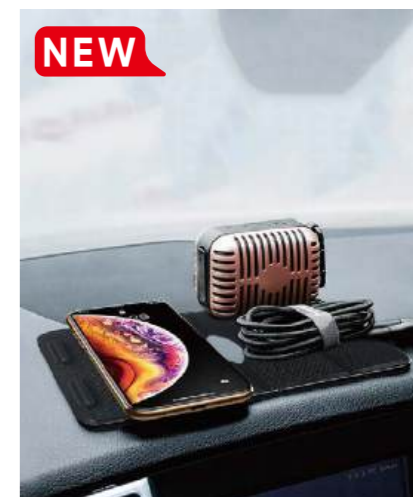

C0201066-1

C6248
Phone holder

Packaging: Color box
Material: Resin
Color: black
QTY/CTN: 96
Carton size: 58*36*66cm
Carton Gross Weight: 21.7kg

C0201137-1

C250
Dashboard magnet Phoneholder

Packaging: Flip cover blister card
Material: ABS metal + silicone + four 10*3N45/3200 Gauss + one square and one round magnetic sheet
Color: Black
QTY/CTN: 48
Carton size: 54*47*41cm
Carton Gross Weight: 11.1kg

C0201136-1

C253
Dashboard phone Holder

Packaging: Flip card
Material: ABS+Metal+Silicone
Color: Black
QTY/CTN: 48
Carton size: 42*34*53cm
Carton Gross Weight: 12.9kg

C2aX591-2

C1697
Foldable phone holder

Packaging: color set
Material: Lambskin
Parameters: PVC net weight 94g Thickness 4.7mm
Size: 20.2*10cm
QTY/CTN: 120
Carton size: 48*27*32.5cm
Carton Gross Weight: 12.9kg

C0201088-1

C634
Phone holder

Packaging: Color box
Material: ABS metal + silicone + PVC base + glue filling
Color: Black
QTY/CTN: 96
Carton size: 68*51.5*44.5cm
Carton Gross Weight: 23.2kg

C2aX701-1

C7134
2-in-1 Shield Phone Holder

Packaging: Color box
Material: ABS
Color: Black
QTY/CTN: 72
Carton size: 40*36*48cm
Carton Gross Weight: 7.2kg

C2aX700-1

C2939
Alligator Clip Car Phone Holder

Packaging: Color box
Material: ABS
Color: Black
Size: 3.5*11*6.5cm
QTY/CTN: 120
Carton size: 40*21*34.5cm
Carton Gross Weight: 9.5kg

C0211036-1

C1895
Anti slip mat

Packaging: color set
Material: PU
Size: 20.5*12.2cm
QTY/CTN: 144
Carton size: 49*31*24cm
Carton Gross Weight: 20.8kg

C0201099-1

C638
Phone holder

Packaging: Color box
Material: ABS metal + silicone + PVC base + glue filling
Color: Black
QTY/CTN: 96
Carton size: 63*55*36.5cm
Carton Gross Weight: 18.00kg

C0201040-2

C1697
Foldable phone holder