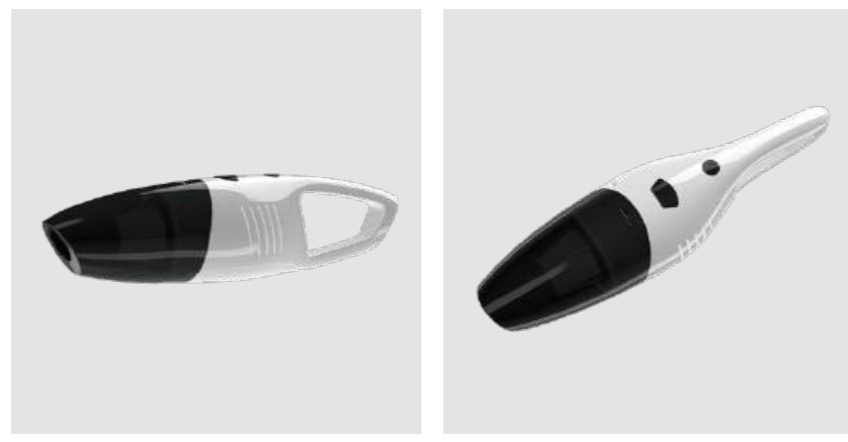

包装展示 / Packaging display