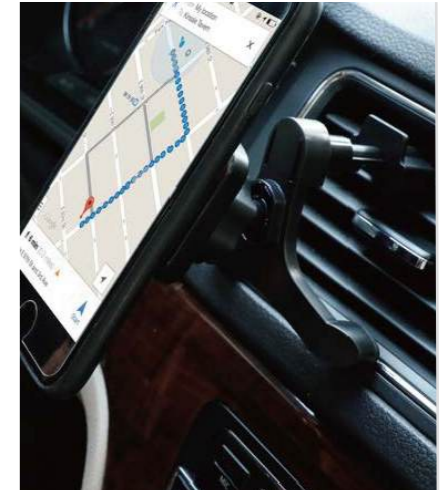

Square Magnet Air Outlet Spring Clip Phone Holder

Packaging: Flip card
Material: Magnet + plastic PP
Color: Black
Size: Suction cup 4.2*5*0.8cm
QTY/CTN: 200
Carton size: 62*44*38cm
Carton Gross Weight: 13.1kg